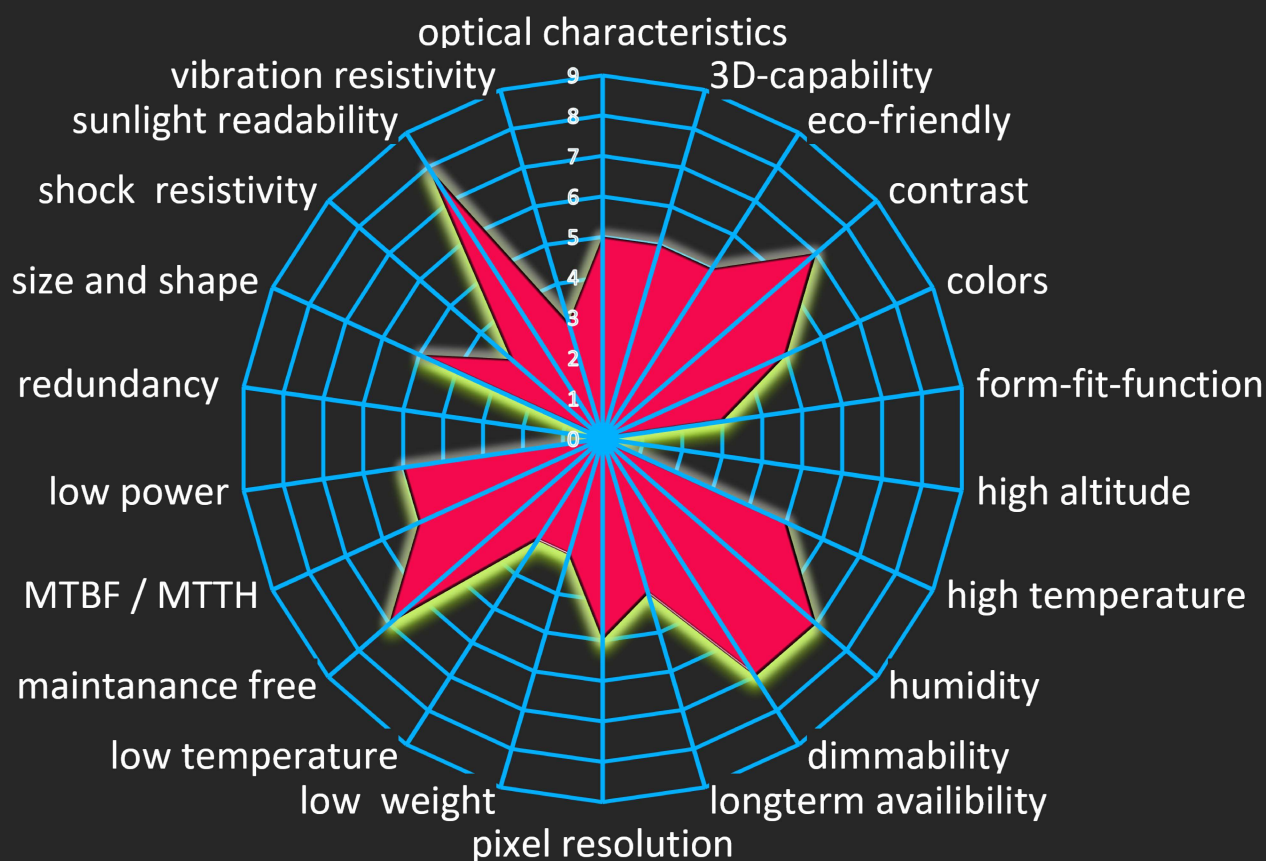

# Electronic Displays Application Profile

...you will find us at the **EDCG**

www.wammes.eu

**Wammes**  
& Partner

**Electronic-Displays-Center-Gundersheim**